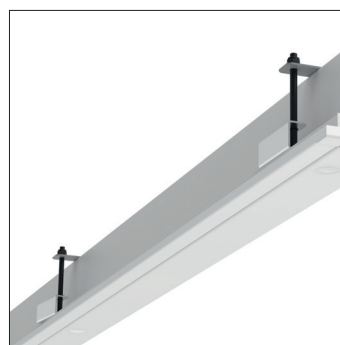

CLIN 1200 OP

Mounting:	Recessed mounting into modular or plasterboard ceiling
Body material:	Steel and aluminium
Colour:	Standard white RAL 9003, other RAL colours on request
Lumen output:	Standard up to 10.000 lm, any other on request
LED module:	Signify (Philips), Tridonic or equivalent SMD LED modules
Colour temperature:	3000/4000K/2700-6500K TunableWhite, other on request
Colour Rendering:	CRI>80 in standard, other on request
Driver:	EVG on-off/DALI/TW DT8, other on request
Wireless control:	On request
Daylight/Occupancy sensor:	On request
Emergency unit:	On request
Operating temperature range:	0°C ... +35°C
IP Class:	IP65 in standard
Power:	220-240V 50/60Hz
Lighting direction:	Direct lighting
Light distribution:	Symmetric
Optics:	White reflector
Beam angle:	All types available in our LDT file database
Diffuser:	Clear glass with opal acrylic
Warranty:	5 Years standard warranty

CLIN 1200 OP modular ceiling luminaire

CLIN 1200 OP GK plasterboard ceiling luminaire

All current index numbers, lumen outputs, power consumption and many other technical information are available in our 2024 pricelist.

GK plasterboard ceiling brackets