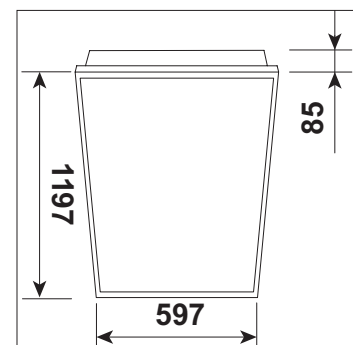

Lighting direction

PDF datasheet:

CLIN 1200 OP

Mounting:	Recessed mounting into modular or plasterboard ceiling
Body material:	Steel and aluminium
Colour:	Standard white RAL 9003, other RAL colours on request
Lumen output:	Standard up to 10.000 lm, any other on request
LED module:	Signify (Philips), Tridonic or equivalent SMD LED modules
Colour temperature:	3000/4000K/2700-6500K TunableWhite, other on request
Colour Rendering:	CRI>80 in standard, other on request
Driver:	EVG on-off/DALI/TW DT8, other on request
Wireless control:	On request
Daylight/Occupancy sensor:	On request
Emergency unit:	On request
Operating temperature range:	0°C ... +35°C
IP Class:	IP65 in standard
Power:	220-240V 50/60Hz
Lighting direction:	Direct lighting
Light distribution:	Symmetric
Optics:	White reflector
Beam angle:	All types available in our LDT file database
Diffuser:	Clear glass with opal acrylic
Warranty:	5 Years standard warranty

GK plasterboard ceiling brackets

Basic dimensions